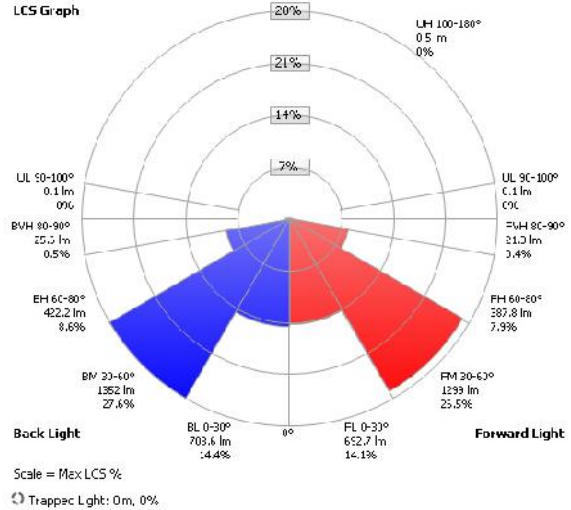

LED Wall Pack: 60 Watts 4,849 Lumens

SPECIFICATIONS

OLS MODEL # WP-DLC-FL-60W-5K-HL

Wattage Rated:	65 Watts
LED Light:	60 Watts
Replaces:	Up to 250 watt Metal Halide
Lighting System:	Cree LED's
Input Voltage:	AC120-277V
CCT:	5000K-5700K
Inical Lumen Output	4,849
Frequency Range:	50Hz~60Hz
Driver:	Constant current class 1
Surge Protector:	4KV inside of driver
CRI:	75Ra
Power Factor:	>0.95
THD:	< 15 %
Luminare Life:	50,000 hours
Operating Temperature:	-30°F to +130°F
Humidity:	<95%
Housing Material:	Heavy-duty cast aluminum housing rust and corrosion proof; polyester power coating.
Glass Material:	High light transmittance borosilicate glass
Dimensions:	18.2" x 9" x 9.4"
Weight:	14.8 Lbs.
Manufacturer Warranty:	5 Years
Main Certification:	ETL, cETL, FCC RoHS, LM79, LM80, DLC