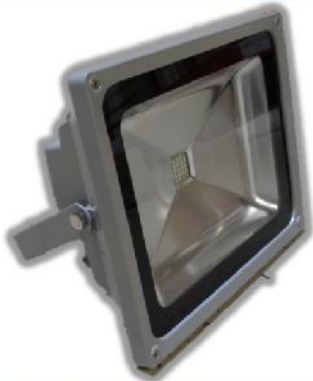

**LED Flood Light: 50 Watts 4,000 Lumens**

**SPECIFICATIONS**

**Item# FL-DLC-50W-5K-BRA**

Wattage Rated:	<b>50 Watts</b>
Lighting System:	Samsung LA351A/B 20PCS
Input Voltage:	AC100-277V ~/ 0.6A max
CCT:	<u>5000K-5500K standard</u>
Lumen Output	4,000 Lumens
Frequency Range:	50Hz~60Hz
Driver:	Eptronics s LP50W-36-C1400
CRI:	76Ra
Power Factor:	>0.95
THD:	< 17.4 %
Beam Angle:	100°/ 50° Degrees
Light Distribution:	Symmetric/ Circle
Operating Temperature:	-22°F to 104°F
IP Grade:	IP65 Insulation Class 1
<b>Lifespan:</b>	<b>50,000 hours</b>
Housing Material:	Aluminum
Glass Material:	3.5mm lead-free toughened glass.
Dimensions & Weight:	L 11.41" x W 9.25" x D 6.69"
Weight:	9.92 Lbs.
<b>Manufacturer Warranty:</b>	<b>5 Years</b>
<b>Main Certification:</b>	<b>cUL, UL, RoHS, DLC</b>

**Mounted Height**

At 3.28 feet Height =  
 At 6.56 feet Height =  
 At 9.84 feet Height =  
 At 13.12 feet Height =  
 At 16.4 feet Height =

**Average Illumination 50W Flood**

670 lux - 7.41 ft. diameter range  
 168 lux - 14.82 ft. diameter range  
 75 lux - 22.24 ft. diameter range  
 42 lux - 29.65 ft. diameter range  
 27 lux - 37.07 ft. diameter range